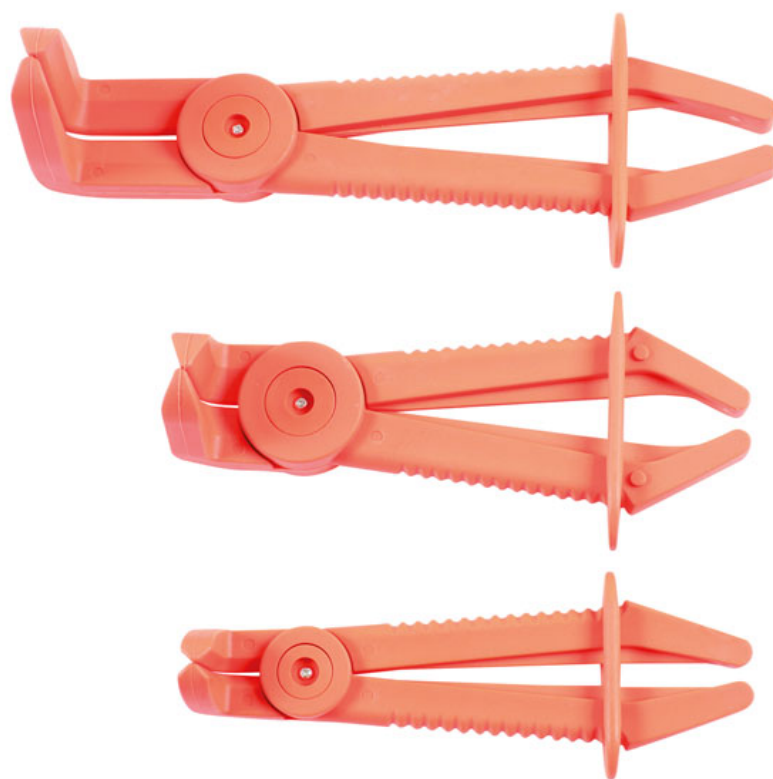

Flexible Hose Clamp Set Angled Jaws

Flexible hose clamp set with angled jaws, ideal for use on flexible hose lines on brakes, fuel, heaters and radiators.

Additional Information

- Angled jaws allow access to tight areas.
- Three jaw opening sizes: 0 - 13mm, 0 - 16mm & 0 - 24mm.
- Single handed use.
- High visibility colour for easy location.
- Manufactured from light but strong non conductive composite material.